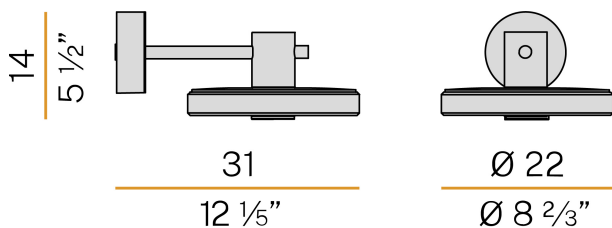

PANZERI

Venexia

220-240V AC ON-OFF

EA04816.022.0201

Data sheet

CODE	EA04816.022.0201
SYSTEM POWER CONSUMPTION	8W
EFFICACY	74.25lm/W
LIGHT SOURCE	LED
LIGHT SOURCE LIFETIME	L80 (B20) 80.000h
COLOUR TEMPERATURE	2700K Ra>80
LIGHT DISTRIBUTION	diffused
POWER SUPPLY	220-240V AC
FREQUENCY	50/60Hz
ELECTRICAL CONFIGURATION	ON-OFF
DRIVER	integrated included
NOMINAL LUMINOUS FLUX	930lm
LUMEN OUTPUT	594lm
EFFICIENCY	63.9%
WEIGHT	3,60 Kg
PROTECTION DEGREE	IP65
COLOUR TOLLERANCES	SDCM 3
SHOCK RESISTANCE RATING	IK06
PACKING DIMENSIONS	27,0 x 35,0 x 22,0 cm

Wall lighting fixture for indoor or outdoor spaces, with direct light emission.
Galvanized sheet metal wall bracket.
Die-cast aluminium wall plate in corten, mat brass or micaceous grey polyacrylic paint.
Turned aluminium arm in polyacrylic paint.
Turned aluminium structure in polyacrylic paint.
Transparent silicone gaskets.
Screen in partially mat cast glass.
Aluminium closing disk in polyacrylic paint.
Stainless steel screws.

Technical drawing