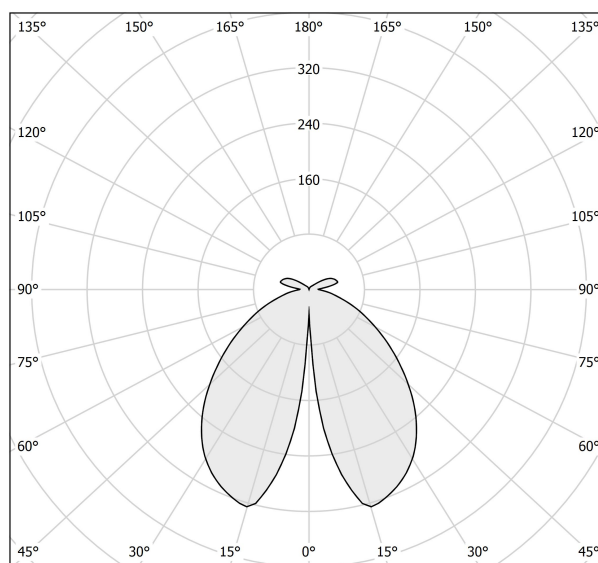

PANZERI

Venexia

220-240V AC ON-OFF

EA04816.022.0201

Data sheet

CODE	EA04816.022.0201
SYSTEM POWER CONSUMPTION	8W
EFFICACY	74.25lm/W
LIGHT SOURCE	LED
LIGHT SOURCE LIFETIME	L80 (B20) 80.000h
COLOUR TEMPERATURE	2700K Ra>80
LIGHT DISTRIBUTION	diffused
POWER SUPPLY	220-240V AC
FREQUENCY	50/60Hz
ELECTRICAL CONFIGURATION	ON-OFF
DRIVER	integrated included
NOMINAL LUMINOUS FLUX	930lm
LUMEN OUTPUT	594lm
EFFICIENCY	63.9%
WEIGHT	3,60 Kg
PROTECTION DEGREE	IP65
COLOUR TOLLERANCES	SDCM 3
SHOCK RESISTANCE RATING	IK06
PACKING DIMENSIONS	27,0 x 35,0 x 22,0 cm

Wall lighting fixture for indoor or outdoor spaces, with direct light emission.
Galvanized sheet metal wall bracket.
Die-cast aluminium wall plate in corten, mat brass or micaceous grey polyacrylic paint.
Turned aluminium arm in polyacrylic paint.
Turned aluminium structure in polyacrylic paint.
Transparent silicone gaskets.
Screen in partially mat cast glass.
Aluminium closing disk in polyacrylic paint.
Stainless steel screws.

Technical drawing

Polar diagram

cd/klm
 — C0 - C180 - - - C90 - C270